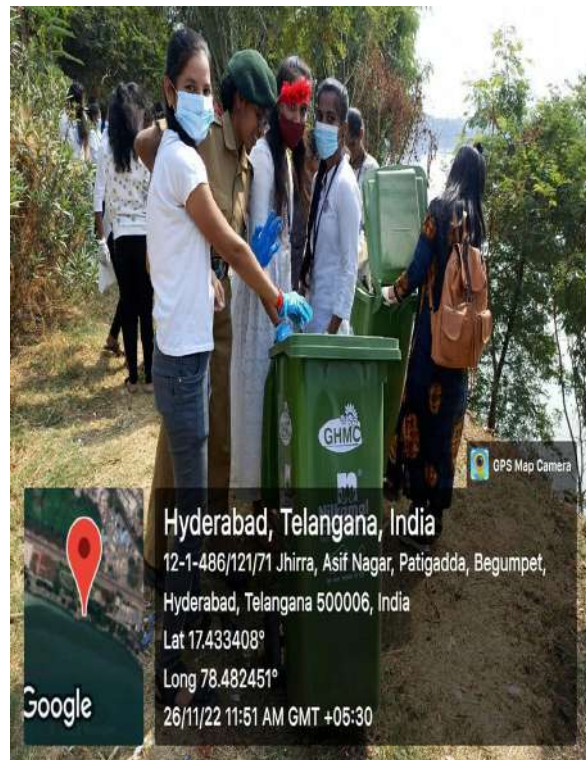

Soban Khan
PRINCIPAL

Sarojini Naidu Vanita Maha Vidyalaya
Exhibition Grounds, Hyderabad-500 001

Botany students were taken to the 13th Grand Nursery Mela at People's Plaza, Necklace road on 30/1/2023