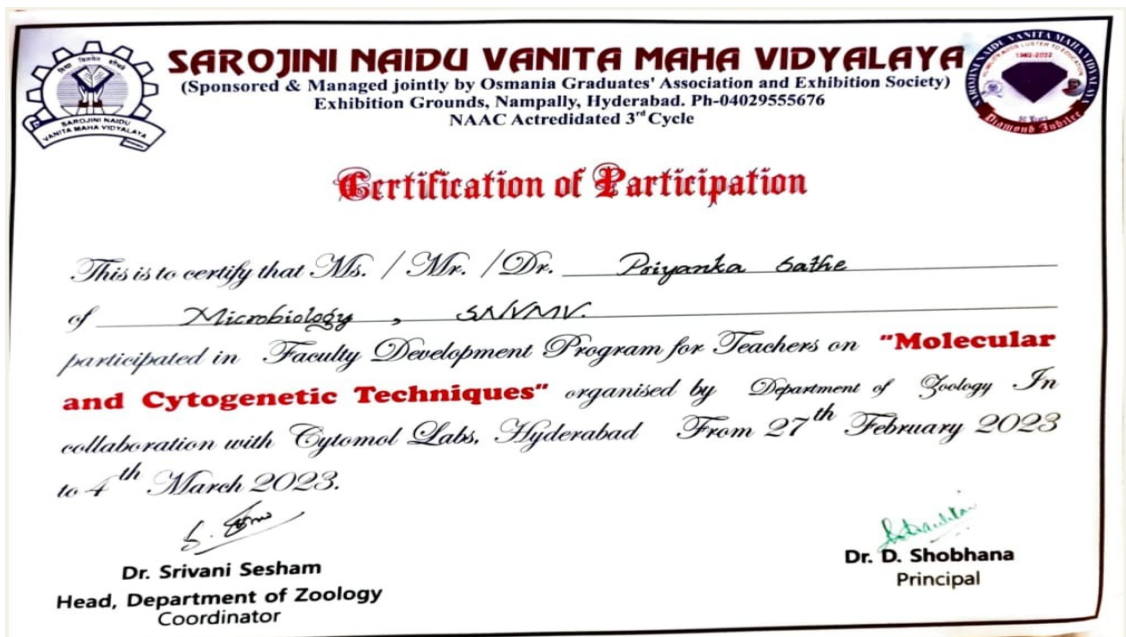

11. Priyanka Sathe