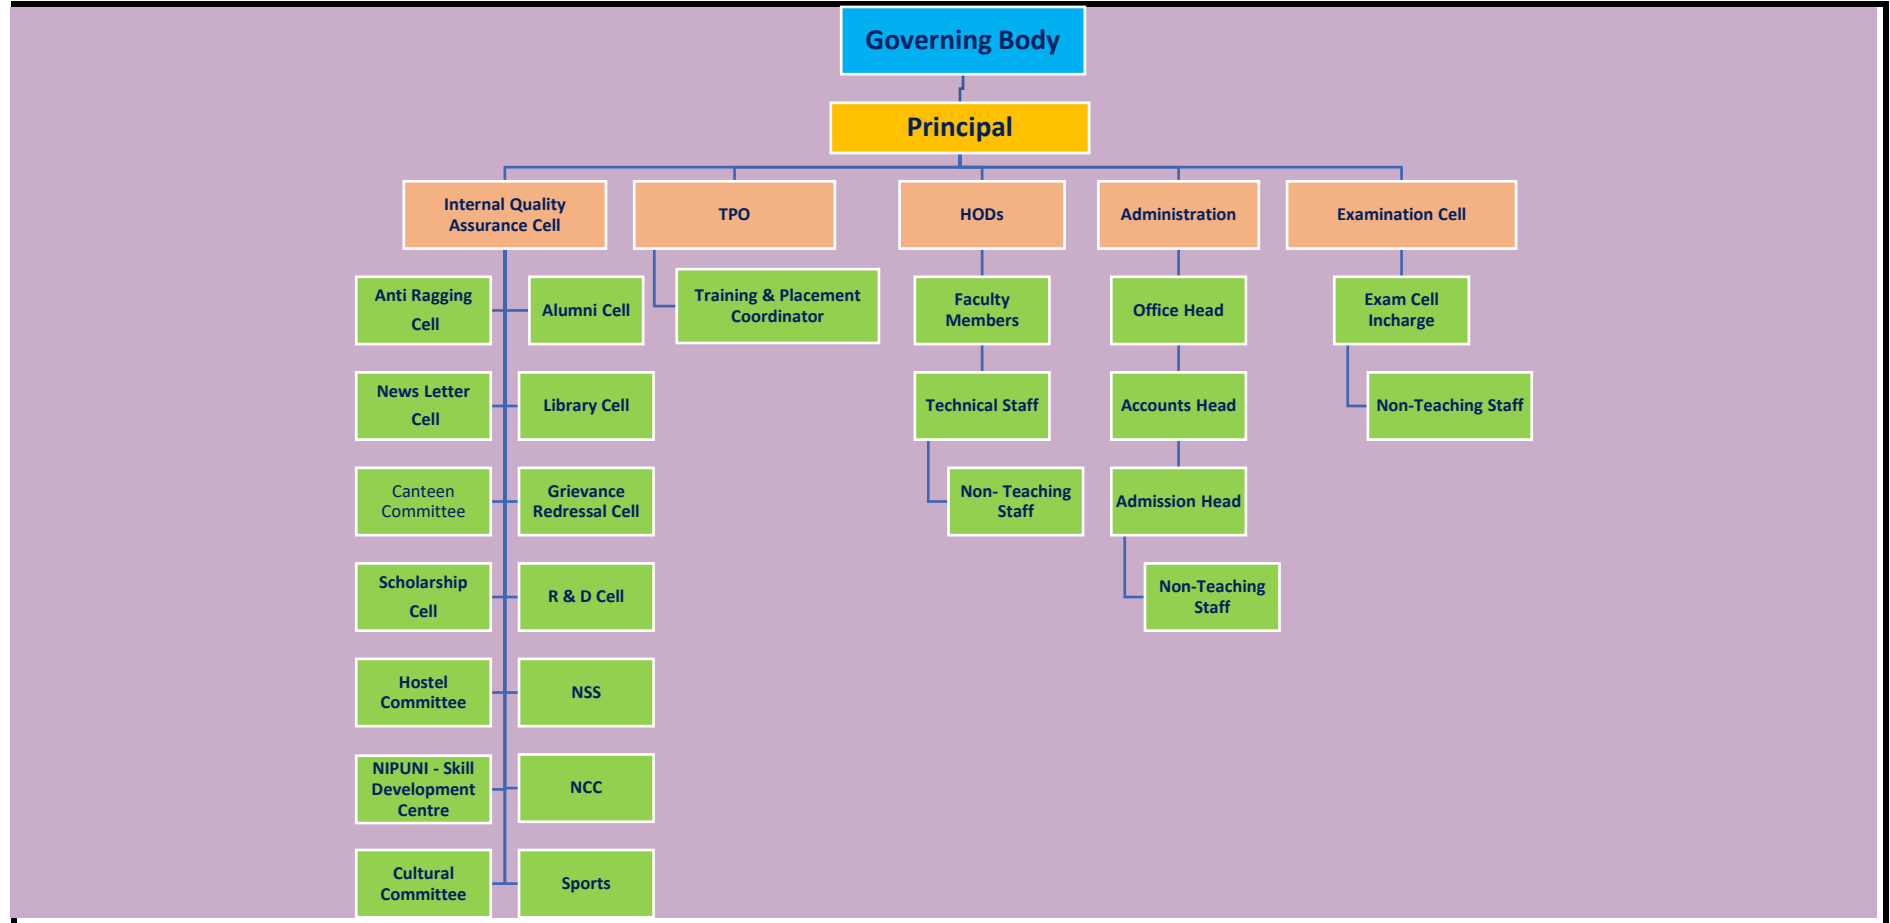

# SAROJINI NAIDU VANITA MAHA VIDYALAYA

COLLEGE FOR WOMEN, AFFILIATED TO OSMANIA UNIVERSITY

(Sponsored and Managed Jointly by Osmania Graduates' Association and Exhibition Society)

NAAC Accredited 3rd Cycle

## ORGANOGRAM CHART

*[Signature]*

PRINCIPAL

Sarojini Naidu Vanita Maha Vidyalaya  
Exhibition Grounds, Hyderabad-500 001