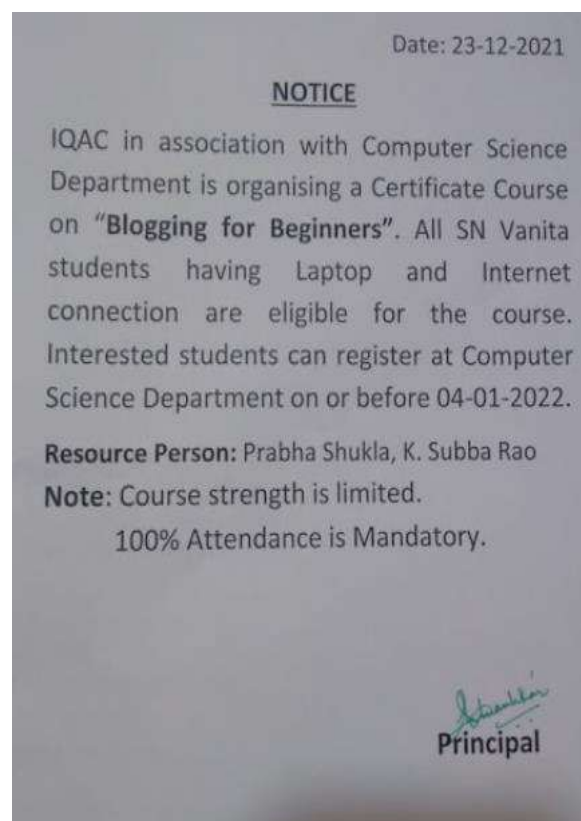

7. Blogging for beginners

Report

Resource Person: Mrs. Prabha Shukla

Student coordinator: Vishwahitha CM, 89195 14161

The 30 hours course on “**BLOGGING FOR BEGINNERS**” started on 03-01-2022, free of cost. The course is conducted only for the students who are having Laptop/desktop to handle the project work smoothly. 15 students registered and attended the course. All the students has submitted their project work and were awarded certificates at the end of the course.

Notice

Unit I:

Introduction: Internet, Basic Internet Terminology: WWW, Web Page, Web Browser, ISP, Search Engine- Types of search Engine-Efficiency of Search Engines

Cloud Storage: Types of Storage Basics of Cloud computing –Applications of Cloud Computing – Examples of Cloud Storage –Google drive iCloud- Streaming Using Cloud Technology-YouTube OTT. Types of Storage and Storage capacity on Cloud, Backend & Frontend, Client & Server, Programming v/s Drag and drop tools