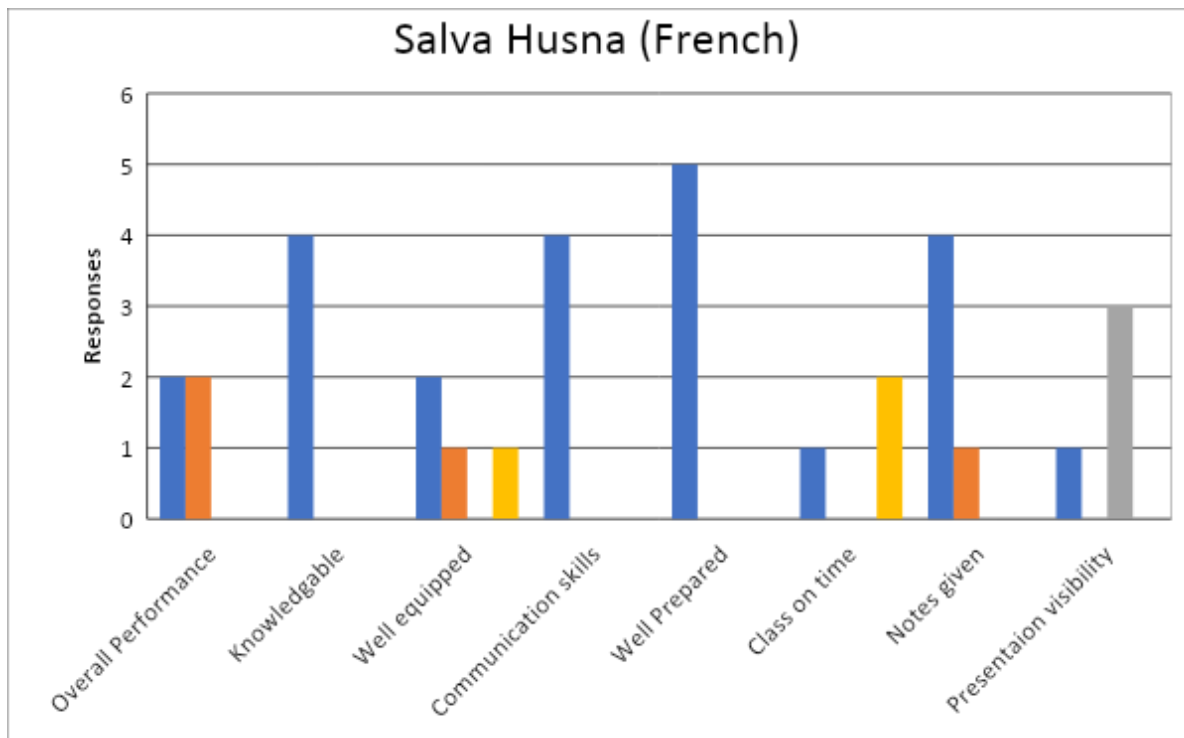

SAROJINI NAIDU VANITA MAHA VIDYALAYA

COLLEGE FOR WOMEN, AFFILIATED TO OSMANIA UNIVERSITY

(Sponsored and Managed Jointly by Osmania Graduates' Association and Exhibition Society)

NAAC Accredited 3rd Cycle

Following are the feedback responses received:

Any other Feedback (Comments)

1	Best Madame
2	please conduct classes as per time table avoid late evening classes. try to conduct classes on one application.
3	Please conduct classes as per time table. Try to use any one device for the classes.

PRINCIPAL
Sarojini Naidu Vanita Maha Vidyalaya
Exhibition Grounds, Hyderabad-500 001