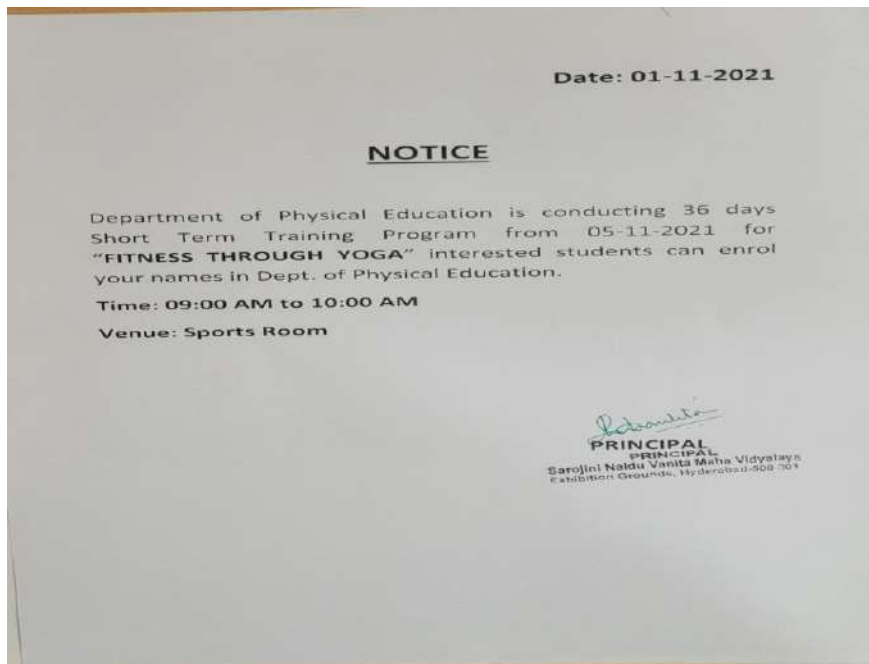

5. FITNESS THROUGH YOGA - Report