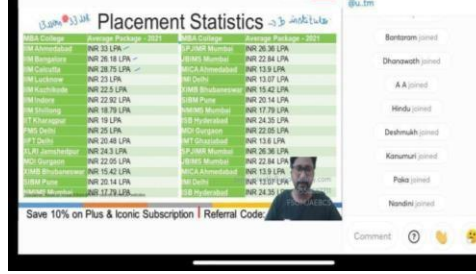

SAROJINI NAIDU VANITA MAHA VIDYALAYA

COLLEGE FOR WOMEN, AFFILIATED TO OSMANIA UNIVERSITY

(Sponsored and Managed Jointly by Osmania Graduates' Association and Exhibition Society)

NAAC Accredited 3rd Cycle

On 09-04-2022 conducted webinar for career counselling in association with Unacademy. 650 students attended the webinar

Career opportunities after Graduation - Webinar (Unacademy)

Sl.No	Name of the Student	Roll No
1	VANGA AKSHITHA	1175-19-445-093
2	VANGURI KALYANI	1175-19-445-094
3	VASALA SRISHMA	1175-19-445-095
4	W SONAM KUMARI	1175-19-445-096
5	YARRAM POOJITHA	1175-19-445-097
6	Y R LASYA RAO	1175-19-445-098
7	AISHWARYA REDDY RAJULA	1175-19-457-001
8	ANCHULA AMULYA	1175-19-457-002
9	AYESHA MAHEEN	1175-19-457-003
10	BIJILI AKSHITHA	1175-19-457-004
11	CHALLA MADHUMITHA	1175-19-457-005
12	CHENNA RUCHITHA	1175-19-457-006
13	CHOWDANI MANASA	1175-19-457-007
14	DYAGA VARSHINI	1175-19-457-008
15	EDLA JESSICA SHARON	1175-19-457-009
16	ENNELI KRITHIKA	1175-19-457-010
17	GUDIGE SHRAVANI	1175-19-457-011
18	HEENA BEGUM	1175-19-457-012
19	JAMMULA LAVANYA	1175-19-457-013
20	JHANSHI NENTA	1175-19-457-014
21	KULAKARNI HARIKA	1175-19-457-015
22	MADHARAMAINA MOUNIKA	1175-19-457-016
23	MAHENDER SHRUTHI	1175-19-457-017
24	MALDODDI GAYATHRI	1175-19-457-018
25	MANGALI RISHITHA	1175-19-457-019
26	MEENUGU RAMYA	1175-19-457-020
27	M VYSHALI	1175-19-457-021
28	NAKARIKANTI SHRAVANI	1175-19-457-022
29	PERUMANDLA RASAGNYA	1175-19-457-023
30	PREETHI GANDHAM	1175-19-457-024

Sateesh Kumar
PRINCIPAL
Sarojini Naidu Vanita Maha Vidyalaya
Exhibition Grounds, Hyderabad-500 001