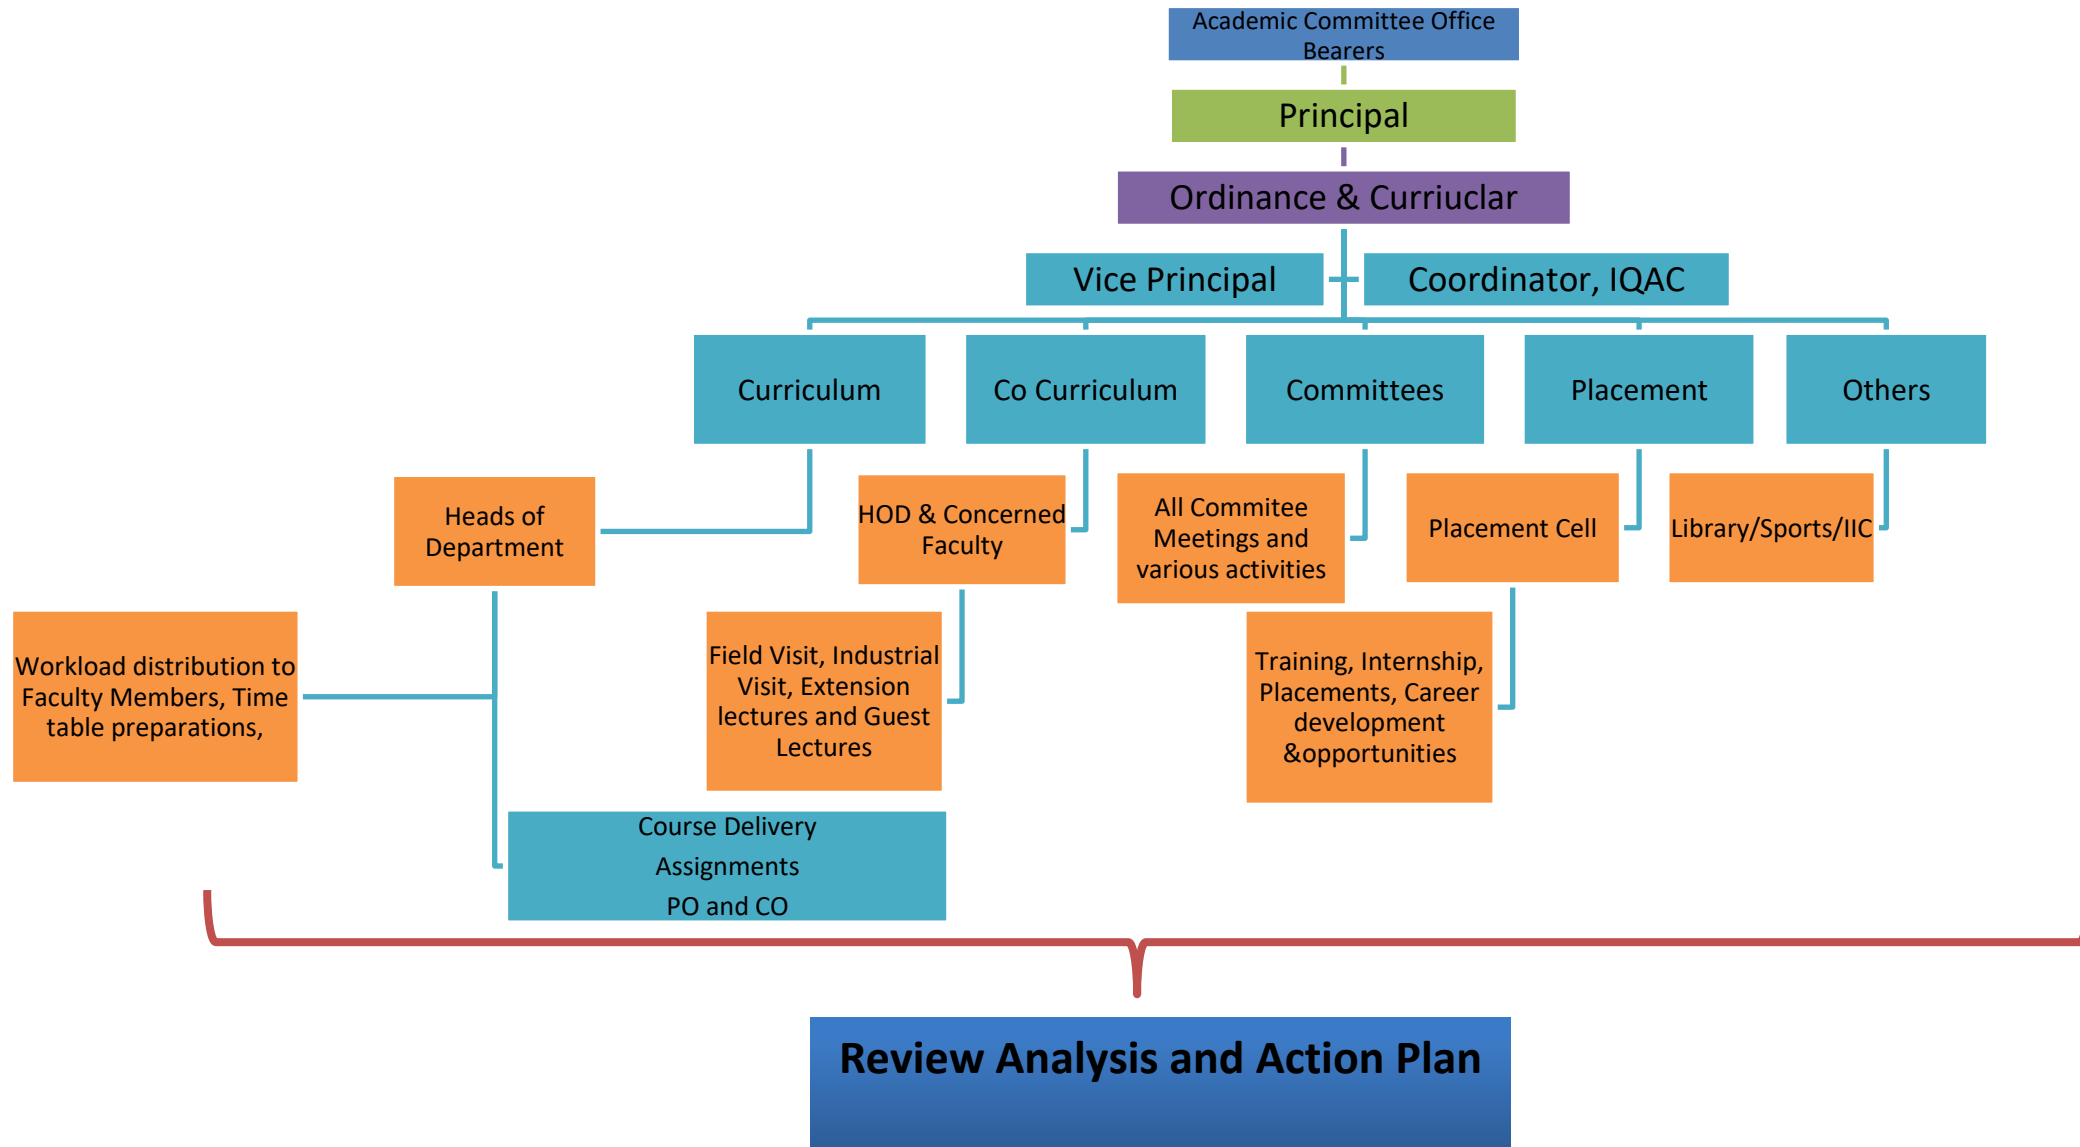

# SAROJINI NAIDU VANITA MAHA VIDYALAYA

COLLEGE FOR WOMEN, AFFILIATED TO OSMANIA UNIVERSITY

(Sponsored and Managed Jointly by Osmania Graduates' Association and Exhibition Society)

NAAC Accredited 3rd Cycle

## Structure for Academic Planning and Execution

- Sarojini Naidu Vanita Maha Vidyalaya is affiliated to Osmania University the College strictly adhere the curriculum and syllabi prescribed by the university. Apart from the prescribed curriculum, the College has organized team to strengthen the teaching-learning process.
- Alignment of University issued Almanac and College academic calendar is planned in the beginning of every semester
- Updated Library
- Lesson Plan, Question Bank, Attendance registers, Teaching diaries, Departmental meetings, PTM
- Systematic Examination Process