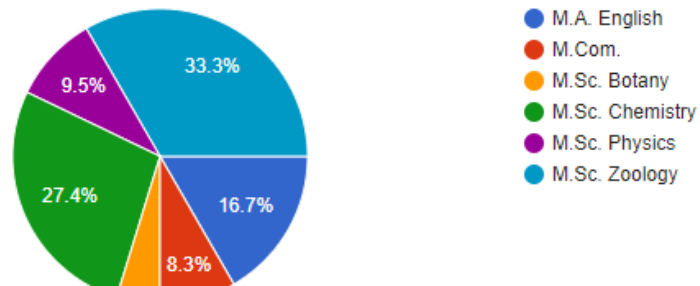

Summary

Question

Individual

Instructions to fill the feedback form

Class/Section

84 responses

Select the Faculty Name from below list

[Copy](#)

84 responses

- Saira Siddiqui (MA English)
- Sana Tabassum (MA English)
- Mariya Sheema (MA English)
- Asima Begum (M.Com)
- Premlatha Menon (M.Com)
- Neha (M.Com)
- R. Kalyani (M.Sc. Botany)
- Ruhiya Sultana (M.Sc. Botany)